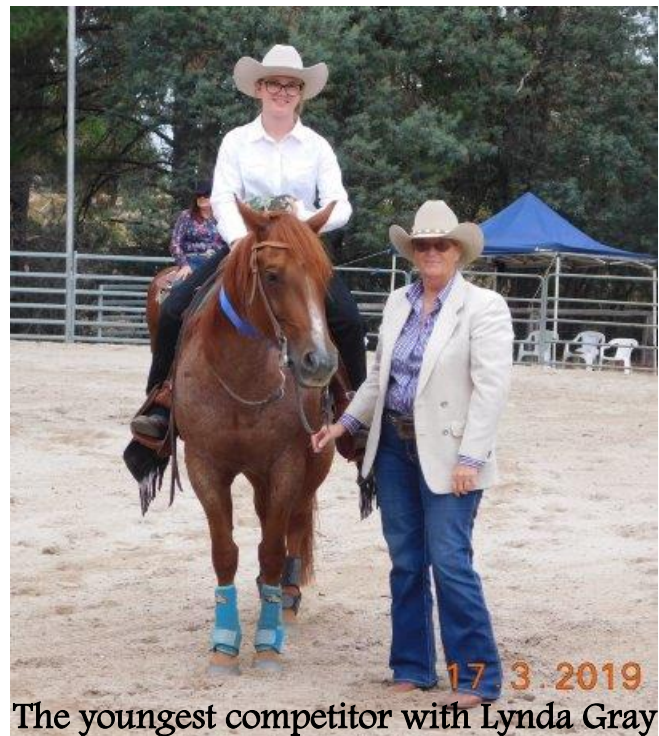

COLLIE RIVER CLASSIC

REINING SHOW

16TH & 17TH MARCH 2019

The show began at 9.30 on Saturday at the Collie Western arena at Wallsend ground Collie. Judging the show for the weekend was Lynda Gray from Queensland and her scribe was Heather Grobbelaar from Collie.

Although the rider numbers were down we still had 13 riders and 28 runs for each day, and most riders were competing in at least two or three classes per day.

The Prime Time Non Pro is for riders that are 50 years and over. The horse can be any age (Over 3years). The patterns and rules are the same for the other classes, except Green Rider Level 1 and Level 2.

As usual our volunteers were at the show helping throughout the weekend. A mighty force. But, as anyone who has been a member of an active club knows it doesn't start on the day of the show.

The canteen ladies and gentleman performed their usual magic with the excellent food throughout the two days.

We received quite a few compliments about the Saturday night tea. Well Done ! No-one went away hungry.

Thank-you all.

The youngest competitor with Lynda Gray